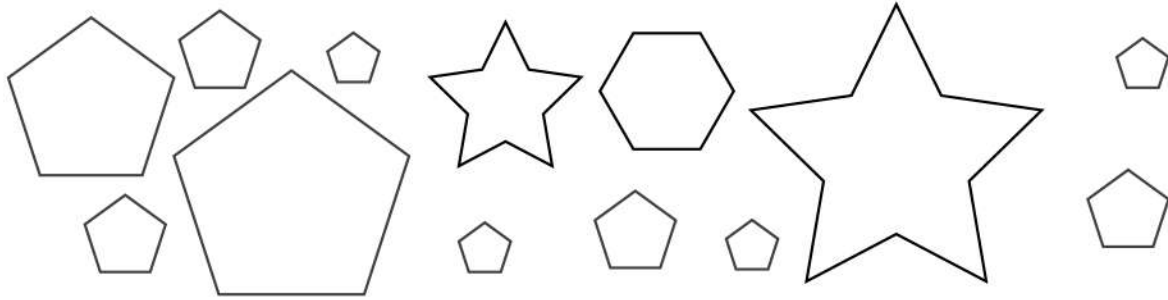

Sorting Elements Based on Size and Shape

Here are some shapes on the worksheet. Can you sort elements based on color and shape?

Put an X on all the small pentagons

Put an X on all the medium hexagons

Put an X on all the medium trapezoids