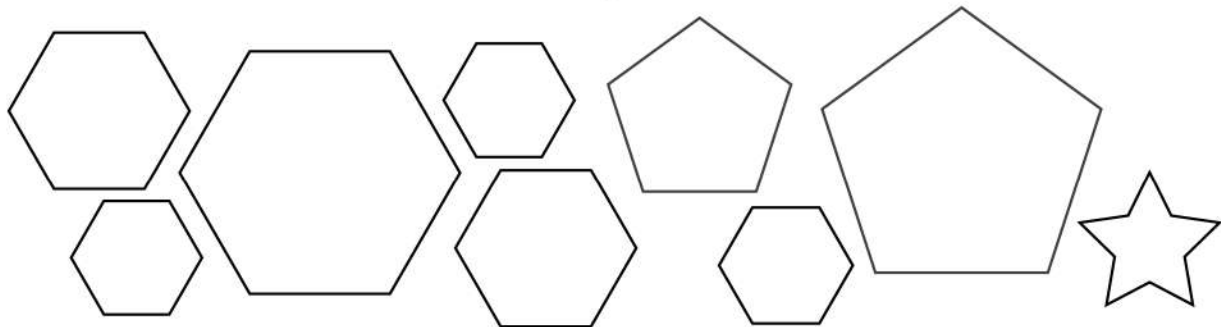

Sorting Elements Based on Size and Shape

Here are some shapes on the worksheet. Can you sort elements based on color and shape?

Put an X on all the small pentagons

Put an X on all the medium hexagons

Put an X on all the medium trapezoids