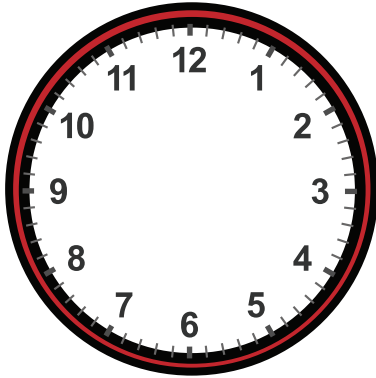

# Drawing Hands on Clock with 5 Minute Interval Worksheet

Draw hands for each clock for the time given below:

12:05

3:05

2:25

4:35

3:05

2:25