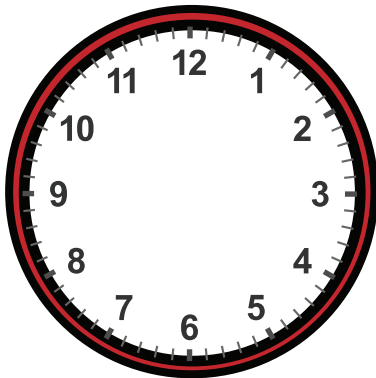

# Drawing Hands on Clock with 5 Minute Interval Worksheet

Draw hands for each clock for the time given below:

12:05

3:05

2:25

4:35

3:05

2:25