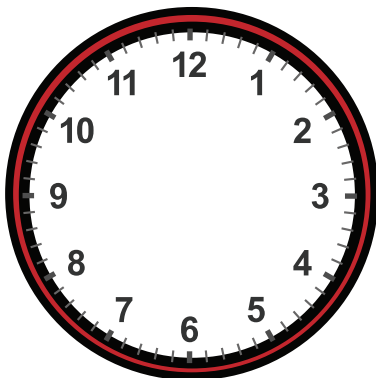

# Drawing Hands on Clock with 5 Minute Interval Worksheet

Draw hands for each clock for the time given below:

12:05

3:05

2:25

4:35

3:05

2:25