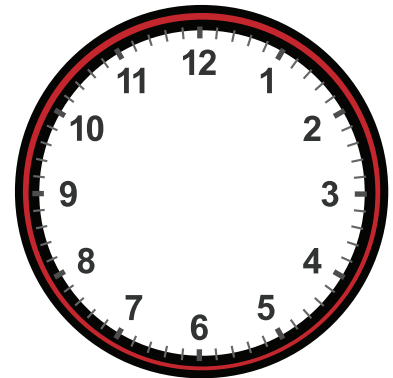

# Drawing Hands on Clock with 5 Minute Interval Worksheet

Draw hands for each clock for the time given below:

12:05

3:05

2:25

4:35

3:05

2:25