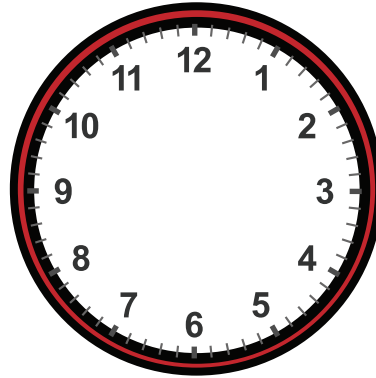

# Drawing Hands on Clock with 5 Minute Interval Worksheet

Draw hands for each clock for the time given below:

12:05

3:05

2:25

4:35

3:05

2:25