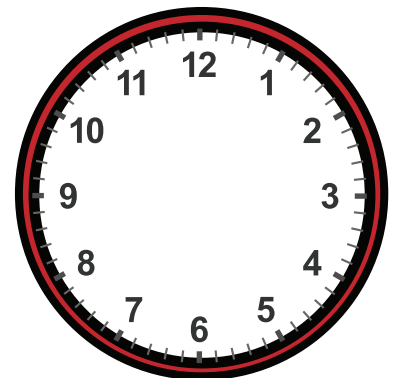

Drawing Hands on Clock with 5 Minute Interval Worksheet

Draw hands for each clock for the time given below:

12:05

3:05

2:25

4:35

3:05

2:25

6:15

8:35

7:55