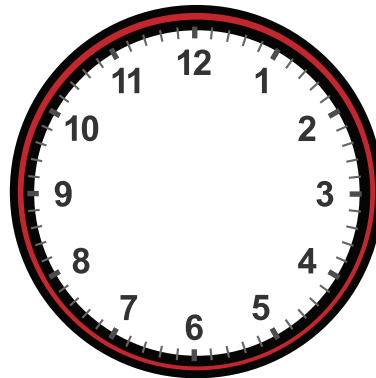

# Drawing Hands on Clock with 5 Minute Interval Worksheet

Draw hands for each clock for the time given below:

12:05

3:05

2:25

4:35

3:05

2:25