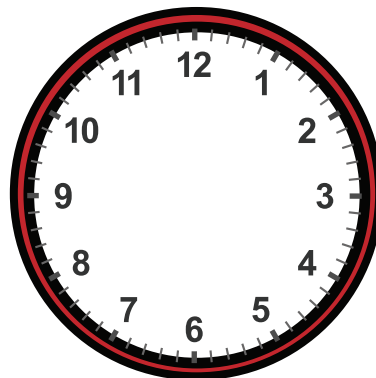

Drawing Hands on Clock with 5 Minute Interval Worksheet

Draw hands for each clock for the time given below:

12:05

3:05

2:25

4:35

3:05

2:25

6:15

8:35

7:55