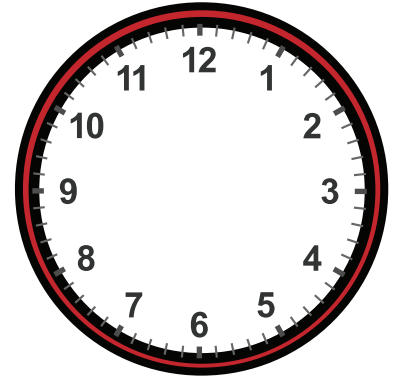

# Drawing Hands on Clock with 5 Minute Interval Worksheet

Draw hands for each clock for the time given below:

12:05

3:05

2:25

4:35

3:05

2:25