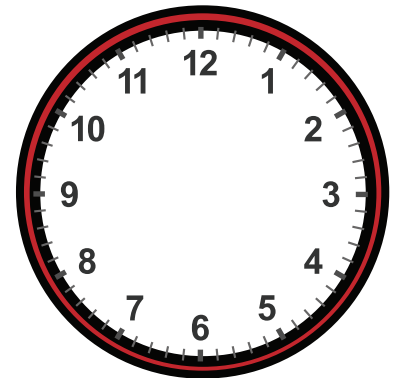

# Drawing Hands on Clock with 5 Minute Interval Worksheet

Draw hands for each clock for the time given below:

11:15

2:55

4:45

9:25

2:45

7:35