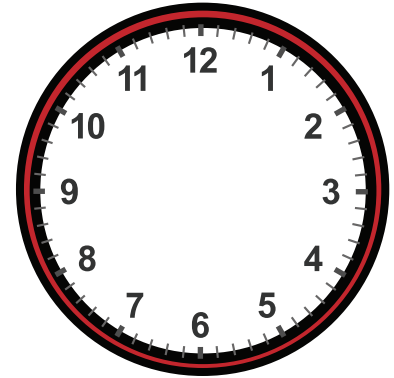

# Drawing Hands on Clock with 5 Minute Interval Worksheet

Draw hands for each clock for the time given below:

11:15

2:55

4:45

9:25

2:45

7:35