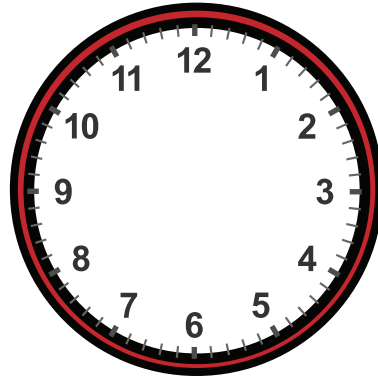

# Drawing Hands on Clock with 5 Minute Interval Worksheet

Draw hands for each clock for the time given below:

11:15

2:55

4:45

9:25

2:45

7:35