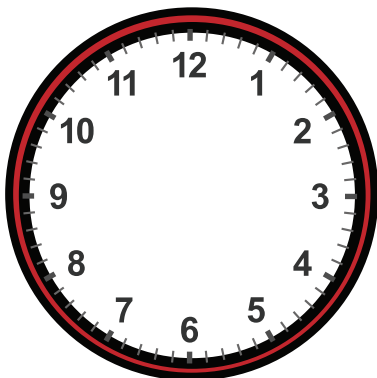

# Drawing Hands on Clock with 5 Minute Interval Worksheet

Draw hands for each clock for the time given below:

11:15

2:55

4:45

9:25

2:45

7:35