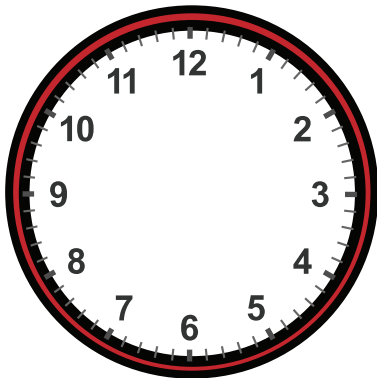

# Drawing Hands on Clock with 5 Minute Interval Worksheet

Draw hands for each clock for the time given below:

11:15

2:55

4:45

9:25

2:45

7:35