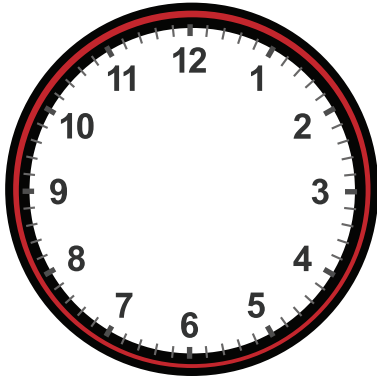

# Drawing Hands on Clock with 5 Minute Interval Worksheet

Draw hands for each clock for the time given below:

11:15

2:55

4:45

9:25

2:45

7:35