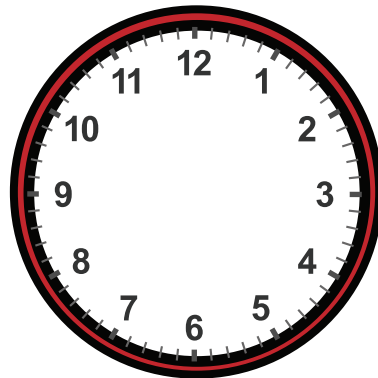

# Drawing Hands on Clock with 5 Minute Interval Worksheet

Draw hands for each clock for the time given below:

11:15

2:55

4:45

9:25

2:45

7:35