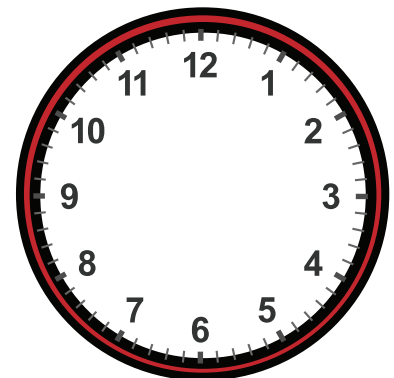

Drawing Hands on Clock with 5 Minute Interval Worksheet

Draw hands for each clock for the time given below:

11:15

2:55

4:45

9:25

2:45

7:35

1:45

5:55

7:25