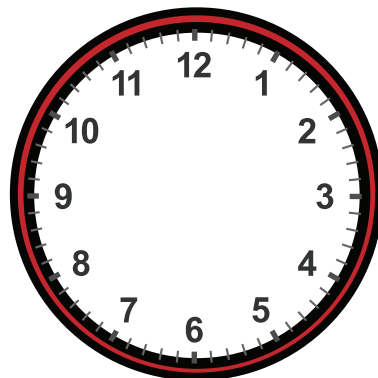

Drawing Hands on Clock with 5 Minute Interval Worksheet

Draw hands for each clock for the time given below:

11:15

2:55

4:45

9:25

2:45

7:35

1:45

5:55

7:25