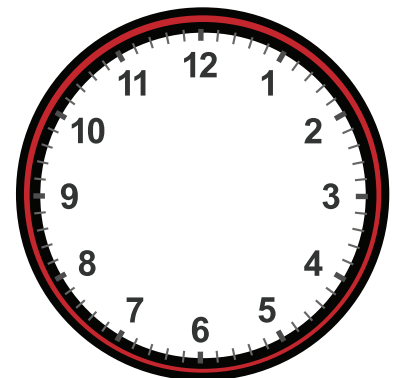

Drawing Hands on Clock with 5 Minute Interval Worksheet

Draw hands for each clock for the time given below:

13:45

14:25

12:55

14:35

13:05

4:45

16:45

18:35

5:15