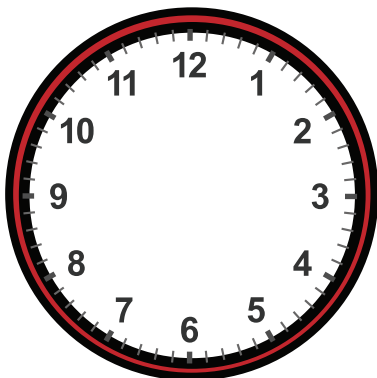

Drawing Hands on Clock with 5 Minute Interval Worksheet

Draw hands for each clock for the time given below:

13:45

14:25

12:55

14:35

13:05

4:45