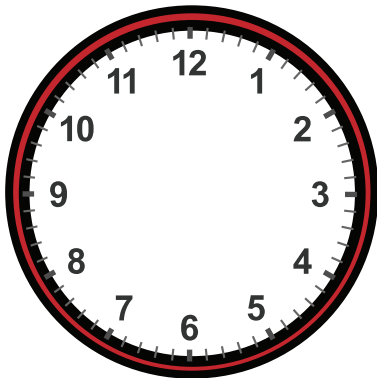

Drawing Hands on Clock with 5 Minute Interval Worksheet

Draw hands for each clock for the time given below:

13:45

14:25

12:55

14:35

13:05

4:45