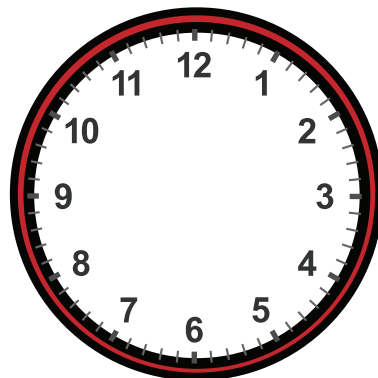

Drawing Hands on Clock with 5 Minute Interval Worksheet

Draw hands for each clock for the time given below:

13:45

14:25

12:55

14:35

13:05

4:45

16:45

18:35

5:15