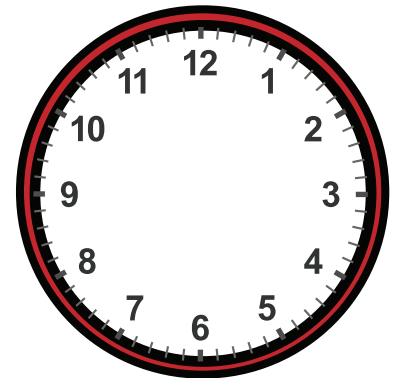

Drawing Hands on Clock with 5 Minute Interval Worksheet

Draw hands for each clock for the time given below:

13:45

14:25

12:55

14:35

13:05

4:45