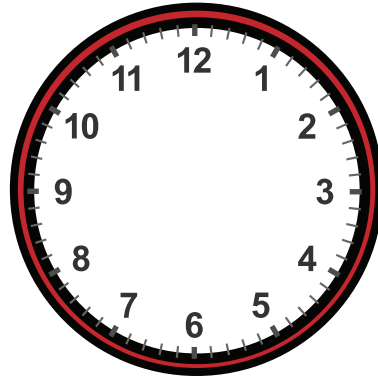

Drawing Hands on Clock with 5 Minute Interval Worksheet

Draw hands for each clock for the time given below:

13:45

14:25

12:55

14:35

13:05

4:45