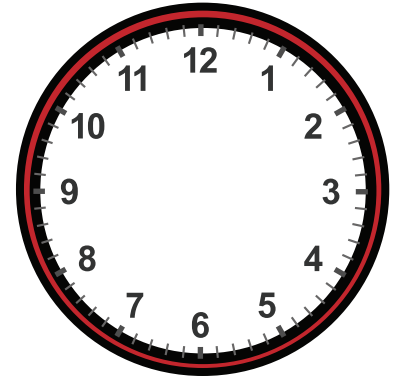

Drawing Hands on Clock with 5 Minute Interval Worksheet

Draw hands for each clock for the time given below:

13:45

14:25

12:55

14:35

13:05

4:45