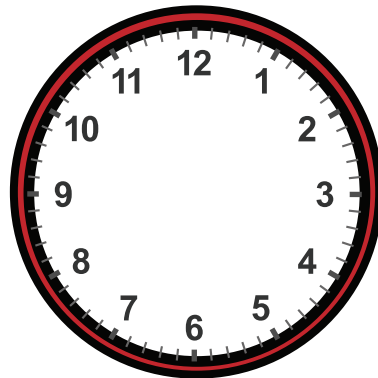

Drawing Hands on Clock with 5 Minute Interval Worksheet

Draw hands for each clock for the time given below:

13:45

14:25

12:55

14:35

13:05

4:45