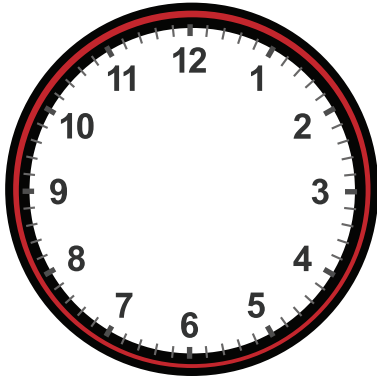

Drawing Hands on Clock with 5 Minute Interval Worksheet

Draw hands for each clock for the time given below:

13:45

14:25

12:55

14:35

13:05

4:45