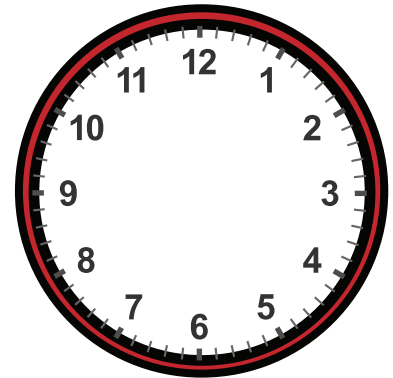

Drawing Hands on Clock with 15 Minute Interval Worksheet

Draw hands for each clock for the time given below:

14:15

13:30

2:30

6:30

5:15

12:45