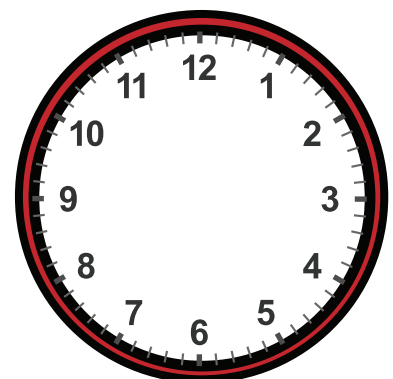

Drawing Hands on Clock with 15 Minute Interval Worksheet

Draw hands for each clock for the time given below:

14:15

13:30

2:30

6:30

5:15

12:45

6:15

7:30

8:45