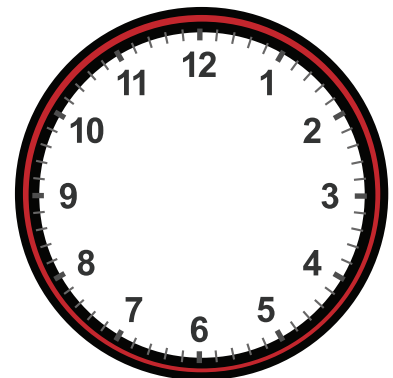

Drawing Hands on Clock with 15 Minute Interval Worksheet

Draw hands for each clock for the time given below:

14:15

13:30

2:30

6:30

5:15

12:45