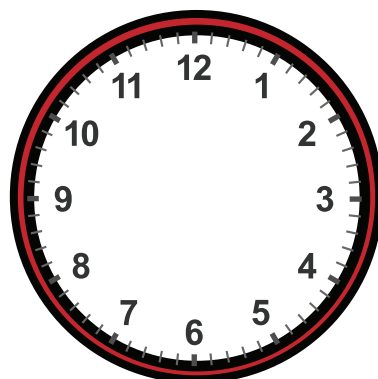

Drawing Hands on Clock with 15 Minute Interval Worksheet

Draw hands for each clock for the time given below:

14:15

13:30

2:30

6:30

5:15

12:45

6:15

7:30

8:45