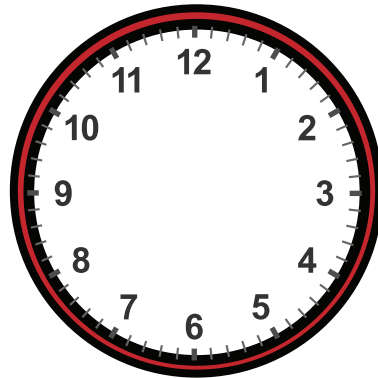

Drawing Hands on Clock with 15 Minute Interval Worksheet

Draw hands for each clock for the time given below:

14:15

13:30

2:30

6:30

5:15

12:45