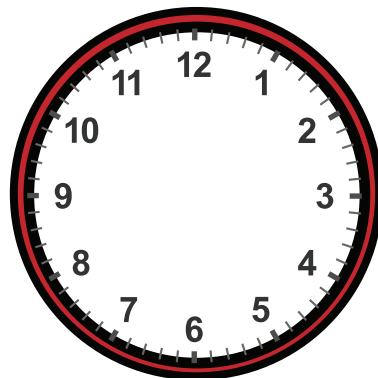

Drawing Hands on Clock with 15 Minute Interval Worksheet

Draw hands for each clock for the time given below:

14:15

13:30

2:30

6:30

5:15

12:45