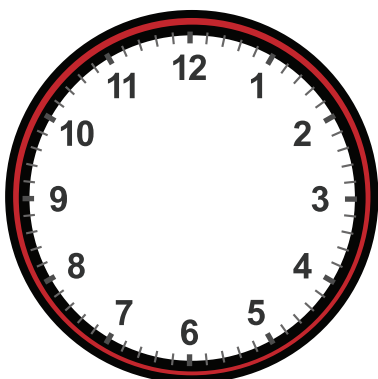

Drawing Hands on Clock with 15 Minute Interval Worksheet

Draw hands for each clock for the time given below:

14:15

13:30

2:30

6:30

5:15

12:45