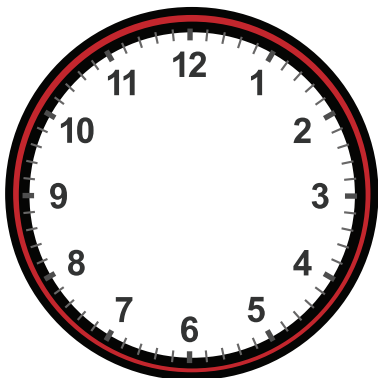

Drawing Hands on Clock with 15 Minute Interval Worksheet

Draw hands for each clock for the time given below:

14:15

13:30

2:30

6:30

5:15

12:45