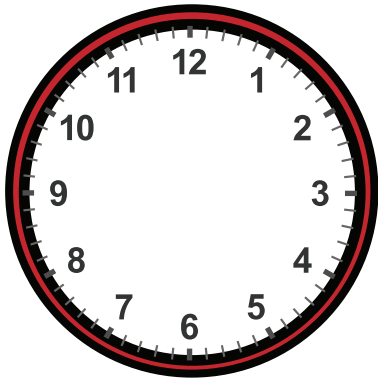

Drawing Hands on Clock with 15 Minute Interval Worksheet

Draw hands for each clock for the time given below:

14:15

13:30

2:30

6:30

5:15

12:45