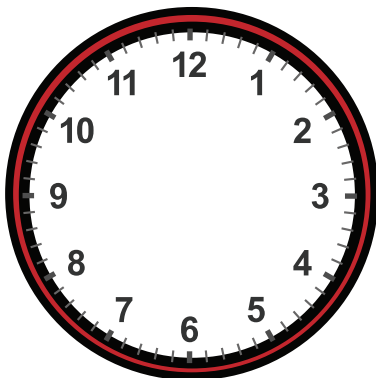

# Drawing Hands on Clock with 15 Minute Interval Worksheet

Draw hands for each clock for the time given below:

14:15

5:45

6:15

2:30

17:45

7:15