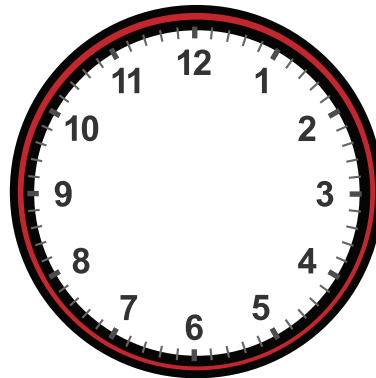

# Drawing Hands on Clock with 15 Minute Interval Worksheet

Draw hands for each clock for the time given below:

14:15

5:45

6:15

2:30

17:45

7:15