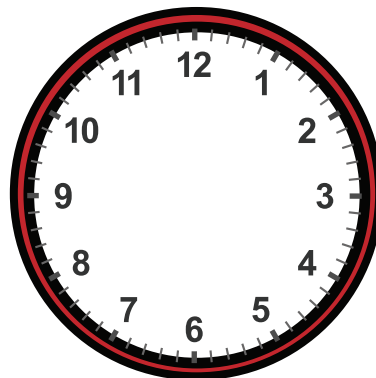

Drawing Hands on Clock with 15 Minute Interval Worksheet

Draw hands for each clock for the time given below:

14:15

5:45

6:15

2:30

17:45

7:15

3:15

1:30

1:45