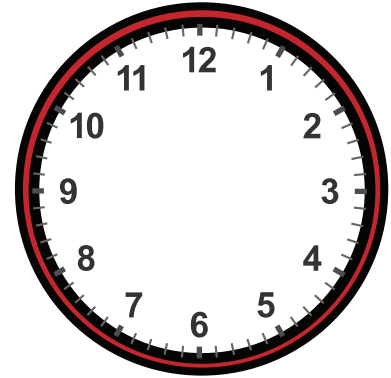

# Drawing Hands on Clock with 15 Minute Interval Worksheet

Draw hands for each clock for the time given below:

14:15

5:45

6:15

2:30

17:45

7:15