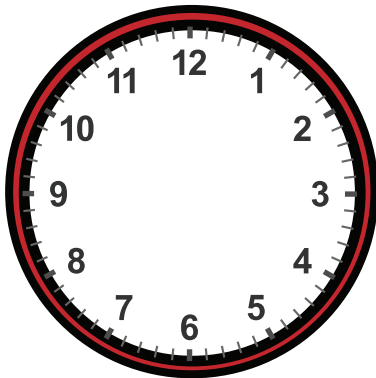

# Drawing Hands on Clock with 15 Minute Interval Worksheet

Draw hands for each clock for the time given below:

14:15

5:45

6:15

2:30

17:45

7:15