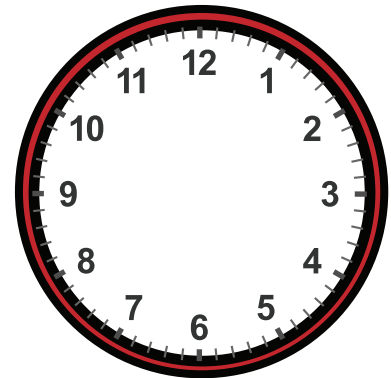

# Drawing Hands on Clock with 15 Minute Interval Worksheet

Draw hands for each clock for the time given below:

14:15

5:45

6:15

2:30

17:45

7:15