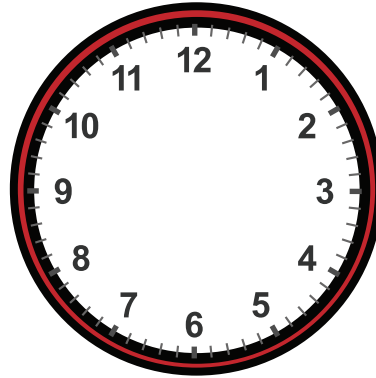

# Drawing Hands on Clock with 15 Minute Interval Worksheet

Draw hands for each clock for the time given below:

14:15

5:45

6:15

2:30

17:45

7:15