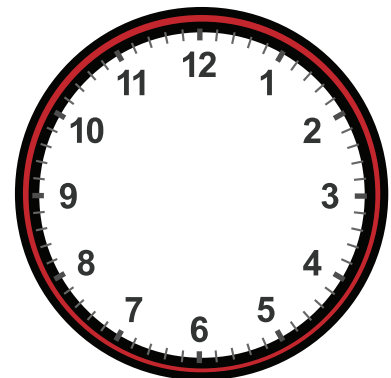

Drawing Hands on Clock with 15 Minute Interval Worksheet

Draw hands for each clock for the time given below:

14:15

5:45

6:15

2:30

17:45

7:15

3:15

1:30

1:45