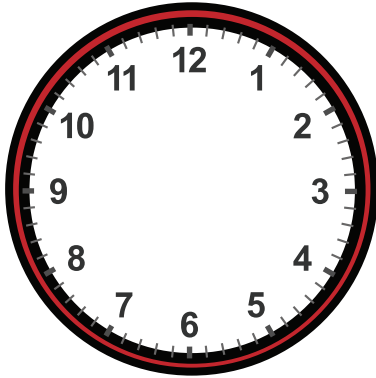

# Drawing Hands on Clock with 15 Minute Interval Worksheet

Draw hands for each clock for the time given below:

14:15

5:45

6:15

2:30

17:45

7:15