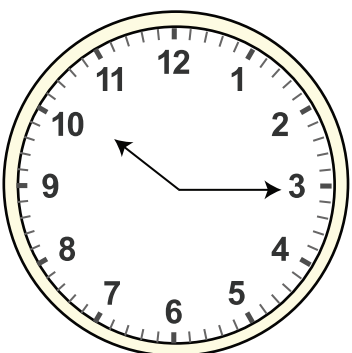

Date:

Name:

Worksheet on Finding Elapsed Time to Nearest Minute

Write the time below each clock

To

_____

minutes

To

_____

minutes

To

_____

minutes

To

_____

minutes