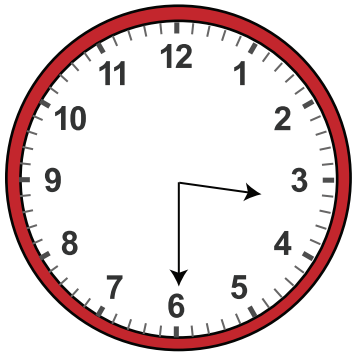

# Worksheet on Finding Elapsed Time to Nearest Minute

Write the time below each clock

To

\_\_\_\_\_

minutes

To

\_\_\_\_\_

minutes