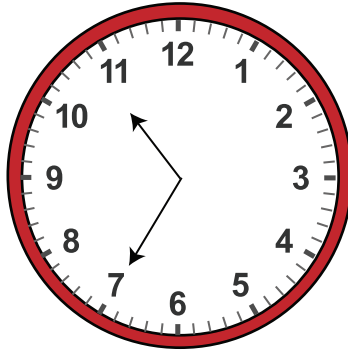

Date:

Name:

Worksheet on Finding Elapsed Time to Nearest Minute

Write the time below each clock

To

_____

minutes

To

_____

minutes

To

_____

minutes

To

_____

minutes