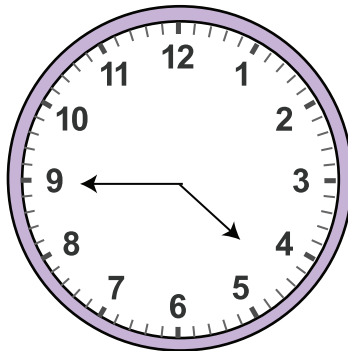

To

_____

minutes