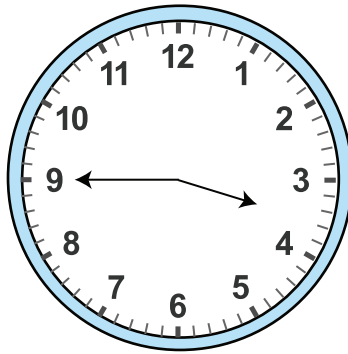

# Worksheet on Finding Elapsed Time to Nearest Minute

Write the time below each clock

To

\_\_\_\_\_

minutes

To

\_\_\_\_\_

minutes