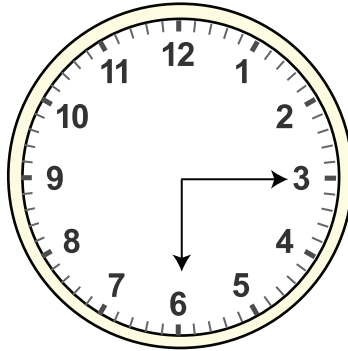

# Worksheet on Finding Elapsed Time to Nearest Minute

Write the time below each clock

To

\_\_\_\_\_

minutes

To

\_\_\_\_\_

minutes